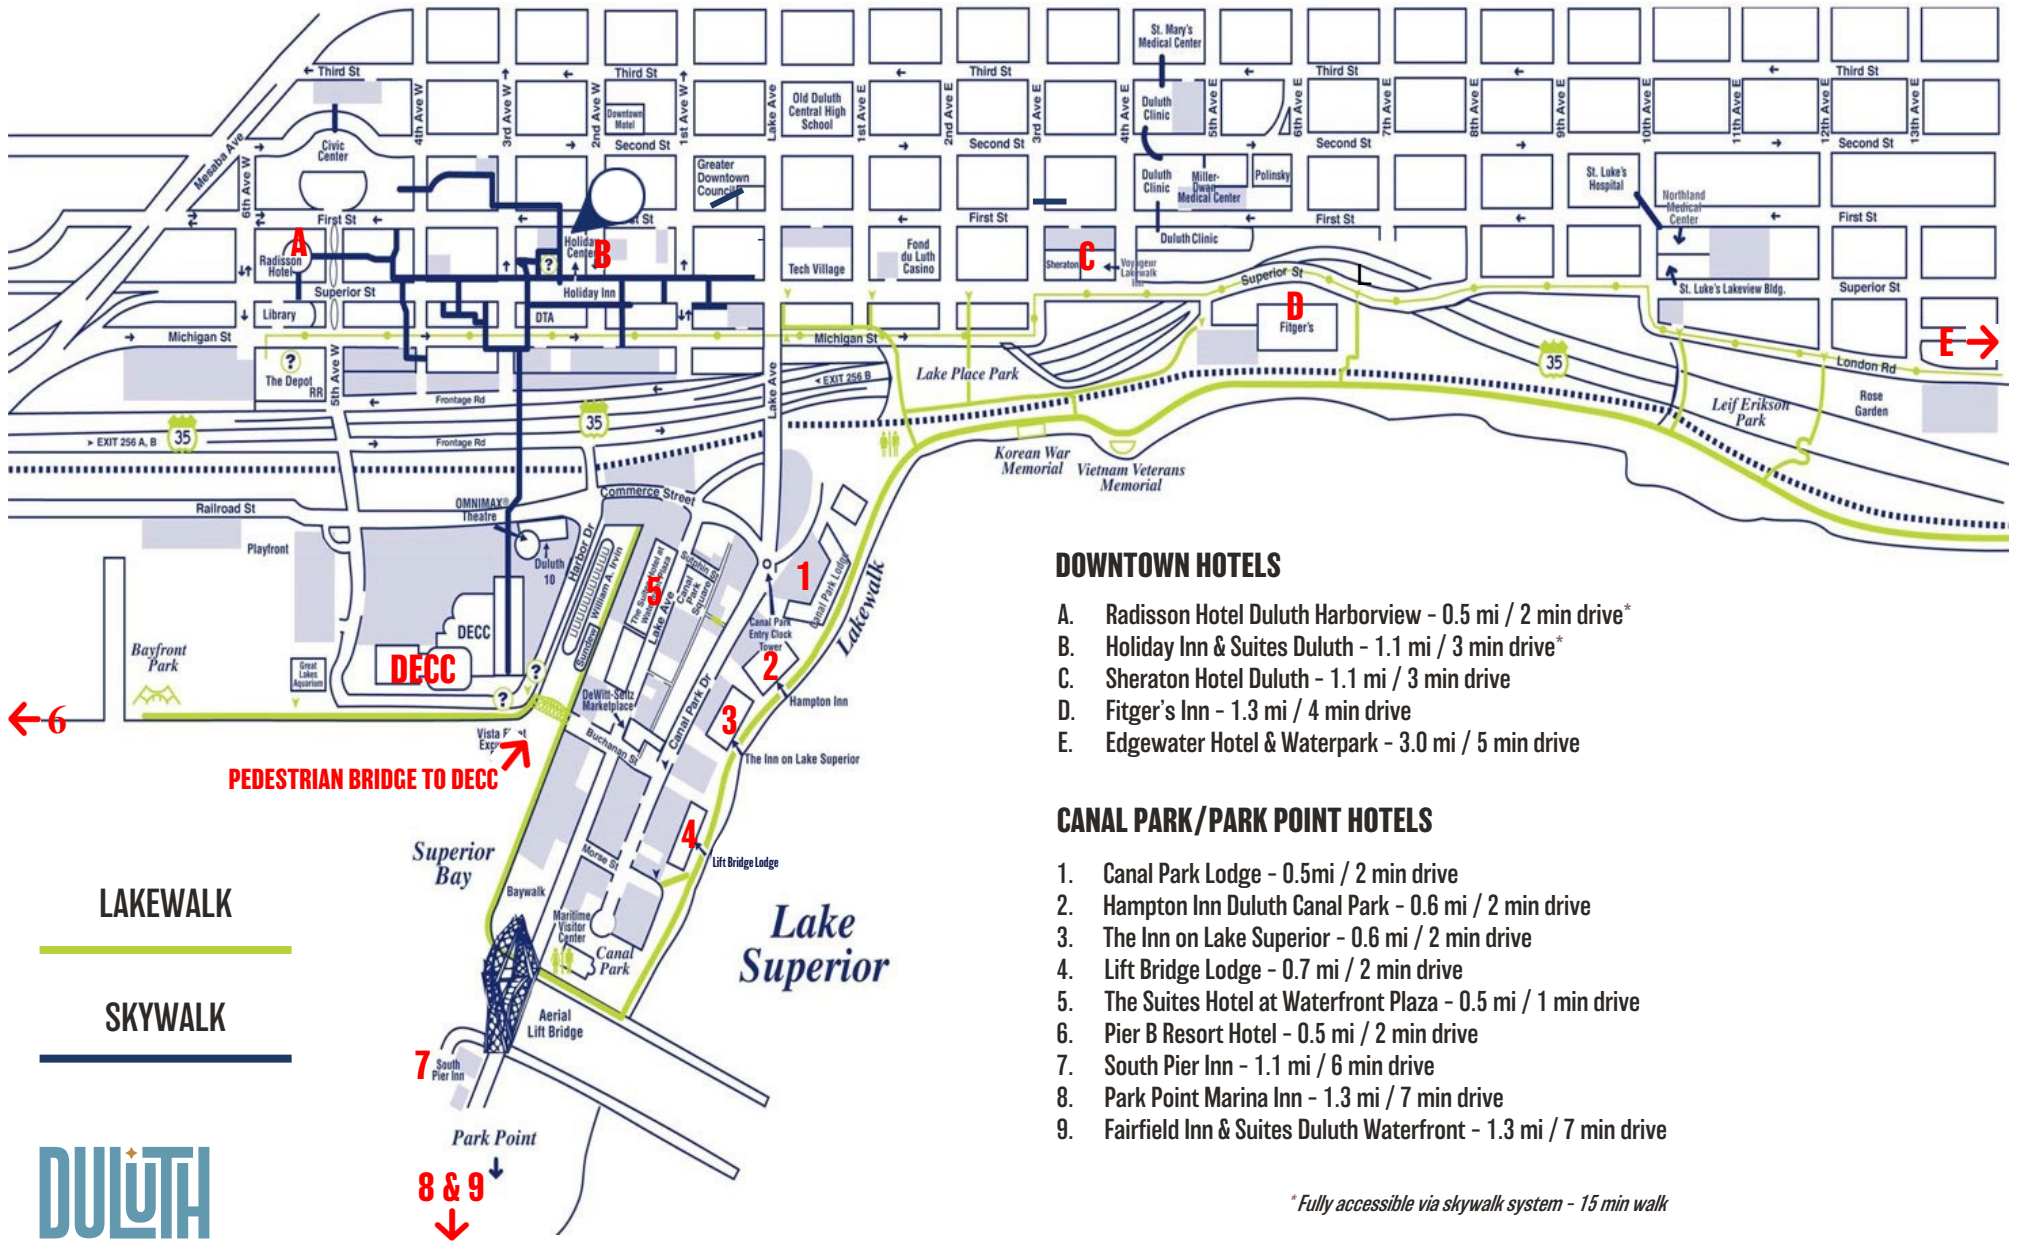

Downtown, Canal Park & Park Point Lodging in proximity to the Duluth Entertainment Convention Center (DECC)

DOWNTOWN HOTELS

- A. Radisson Hotel Duluth Harborview - 0.5 mi / 2 min drive*
- B. Holiday Inn & Suites Duluth - 1.1 mi / 3 min drive*
- C. Sheraton Hotel Duluth - 1.1 mi / 3 min drive
- D. Fitger's Inn - 1.3 mi / 4 min drive
- E. Edgewater Hotel & Waterpark - 3.0 mi / 5 min drive

CANAL PARK/PARK POINT HOTELS

- 1. Canal Park Lodge - 0.5mi / 2 min drive
- 2. Hampton Inn Duluth Canal Park - 0.6 mi / 2 min drive
- 3. The Inn on Lake Superior - 0.6 mi / 2 min drive
- 4. Lift Bridge Lodge - 0.7 mi / 2 min drive
- 5. The Suites Hotel at Waterfront Plaza - 0.5 mi / 1 min drive
- 6. Pier B Resort Hotel - 0.5 mi / 2 min drive
- 7. South Pier Inn - 1.1 mi / 6 min drive
- 8. Park Point Marina Inn - 1.3 mi / 7 min drive
- 9. Fairfield Inn & Suites Duluth Waterfront - 1.3 mi / 7 min drive

* Fully accessible via skywalk system - 15 min walk