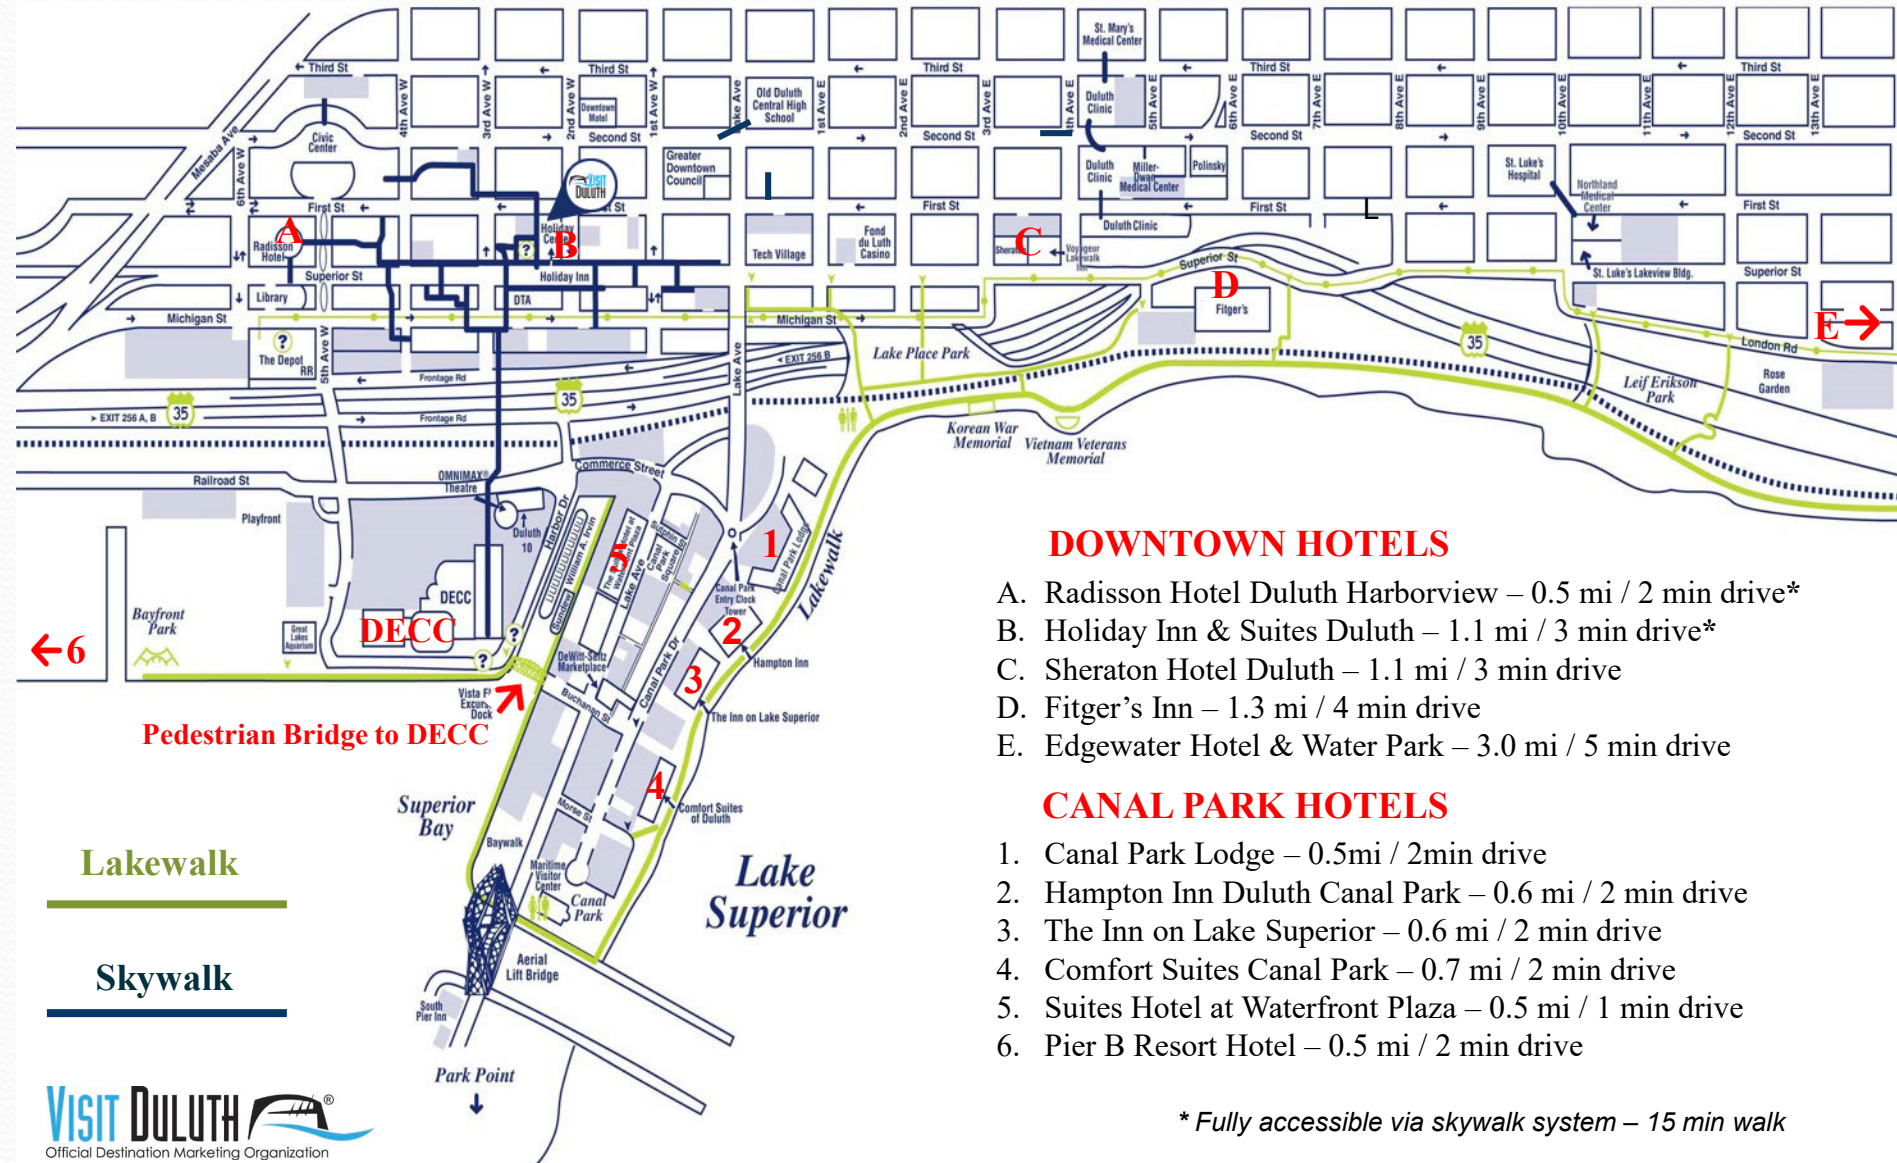

Canal Park & Downtown Duluth Hotels In Proximity To Duluth Entertainment Convention Center (DECC)

DOWNTOWN HOTELS

- A. Radisson Hotel Duluth Harborview – 0.5 mi / 2 min drive*
- B. Holiday Inn & Suites Duluth – 1.1 mi / 3 min drive*
- C. Sheraton Hotel Duluth – 1.1 mi / 3 min drive
- D. Fitger's Inn – 1.3 mi / 4 min drive
- E. Edgewater Hotel & Water Park – 3.0 mi / 5 min drive

CANAL PARK HOTELS

- 1. Canal Park Lodge – 0.5mi / 2min drive
- 2. Hampton Inn Duluth Canal Park – 0.6 mi / 2 min drive
- 3. The Inn on Lake Superior – 0.6 mi / 2 min drive
- 4. Comfort Suites Canal Park – 0.7 mi / 2 min drive
- 5. Suites Hotel at Waterfront Plaza – 0.5 mi / 1 min drive
- 6. Pier B Resort Hotel – 0.5 mi / 2 min drive

* Fully accessible via skywalk system – 15 min walk